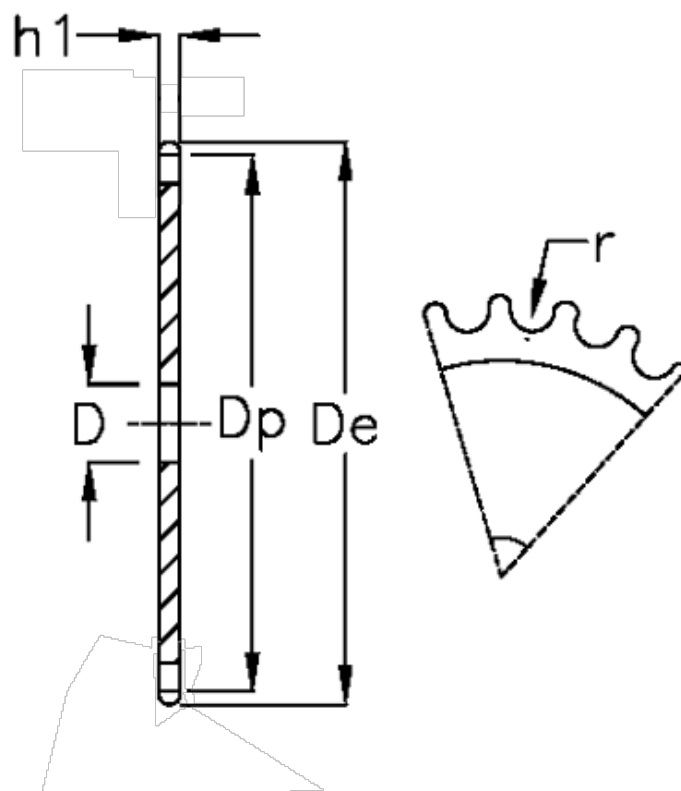

Article number: 616021009011

Description: Plate wheel 20 B-1 Z=11 simplex

## Measures

C	= 4
D	= 20
De	= 127.8
Dp	= 112.68
For chain size	= 1 1/4 x 3/4
For chain type	= 20 B-1
h1	= 18.5
Number of teeth	= 11

r = 19.05